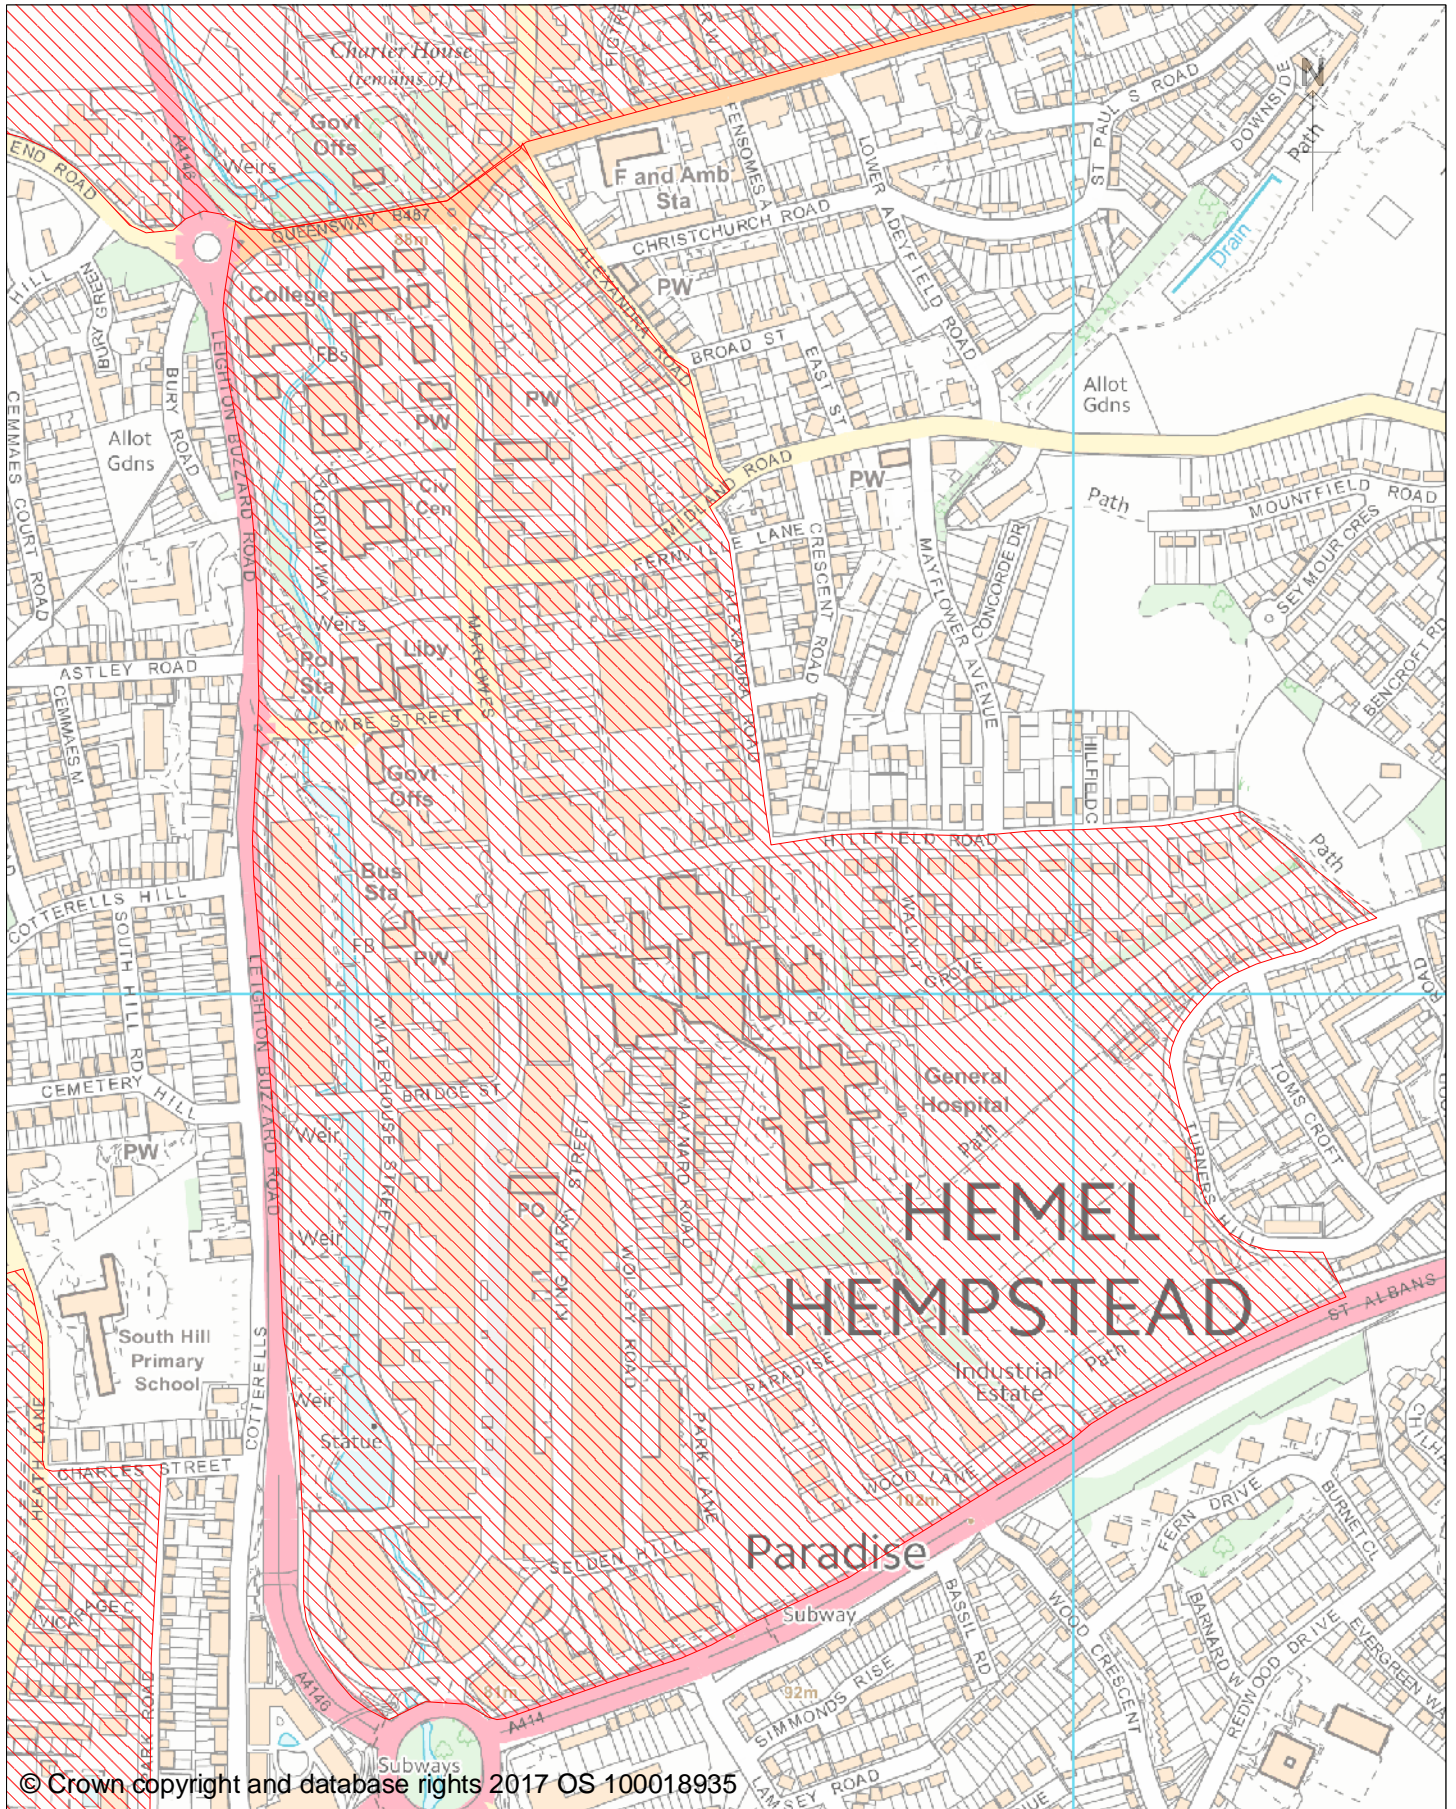

DPPO - Hemel Hempstead town centre (south)

© Crown copyright and database rights 2017 OS 100018935

Licensing
Dacorum Borough Council
The Forum
Marlowes
Hemel Hempstead
Herts
HP1 1DN

Scale: 1:6000
Date: 24/01/2017